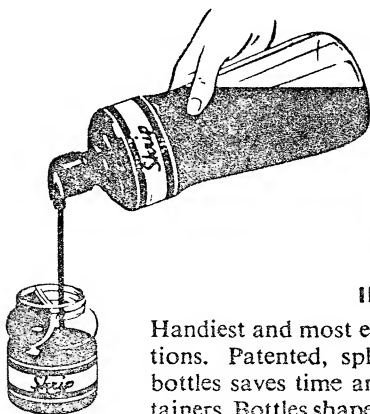

MAGIC CIRCLE DRIP-PROOF CAP

"Magic-Circle" instantly absorbs excess fluid, leaves bottle rim clean and clear.

SHEAFFER'S
Skrip
WRITING FLUID

IN PINTS AND QUARTS

Handiest and most economical size for schools, offices and institutions. Patented, splatter-proof POUR-OUT on pint and quart bottles saves time and eliminates mess in refilling small size containers. Bottles shaped to fit hand—insures added safety in pouring. Also available in gallons.